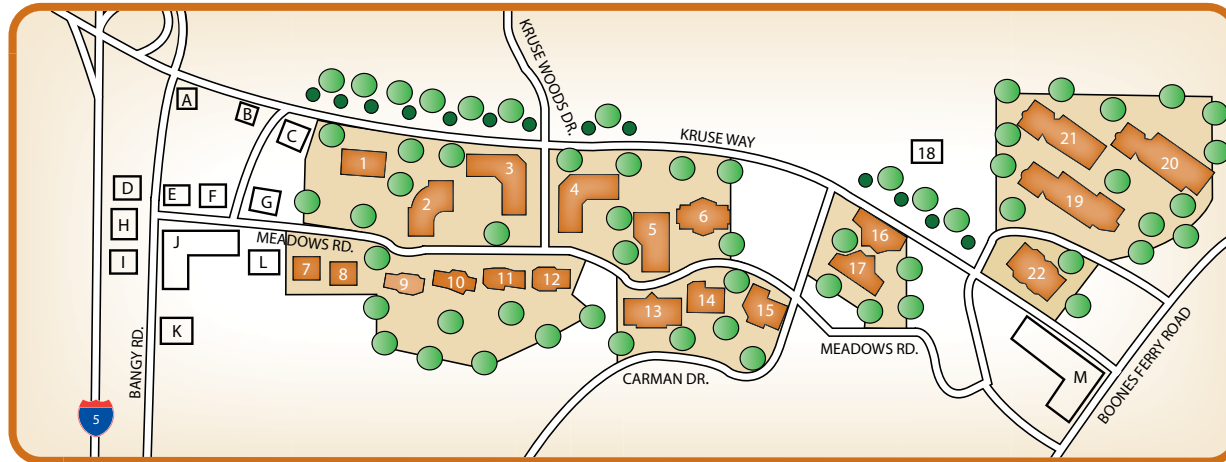

CBRE

1300 SW 5th Avenue
Suite 3000
Portland, OR 97201

Phone: 503.221.1900
Fax: 503.221.4873
www.cbre.com

TREVOR KAFOURY
503.221.4896
trevor.kafoury@cbre.com

JASON GREEN
503.221.4810
jason.green@cbre.com