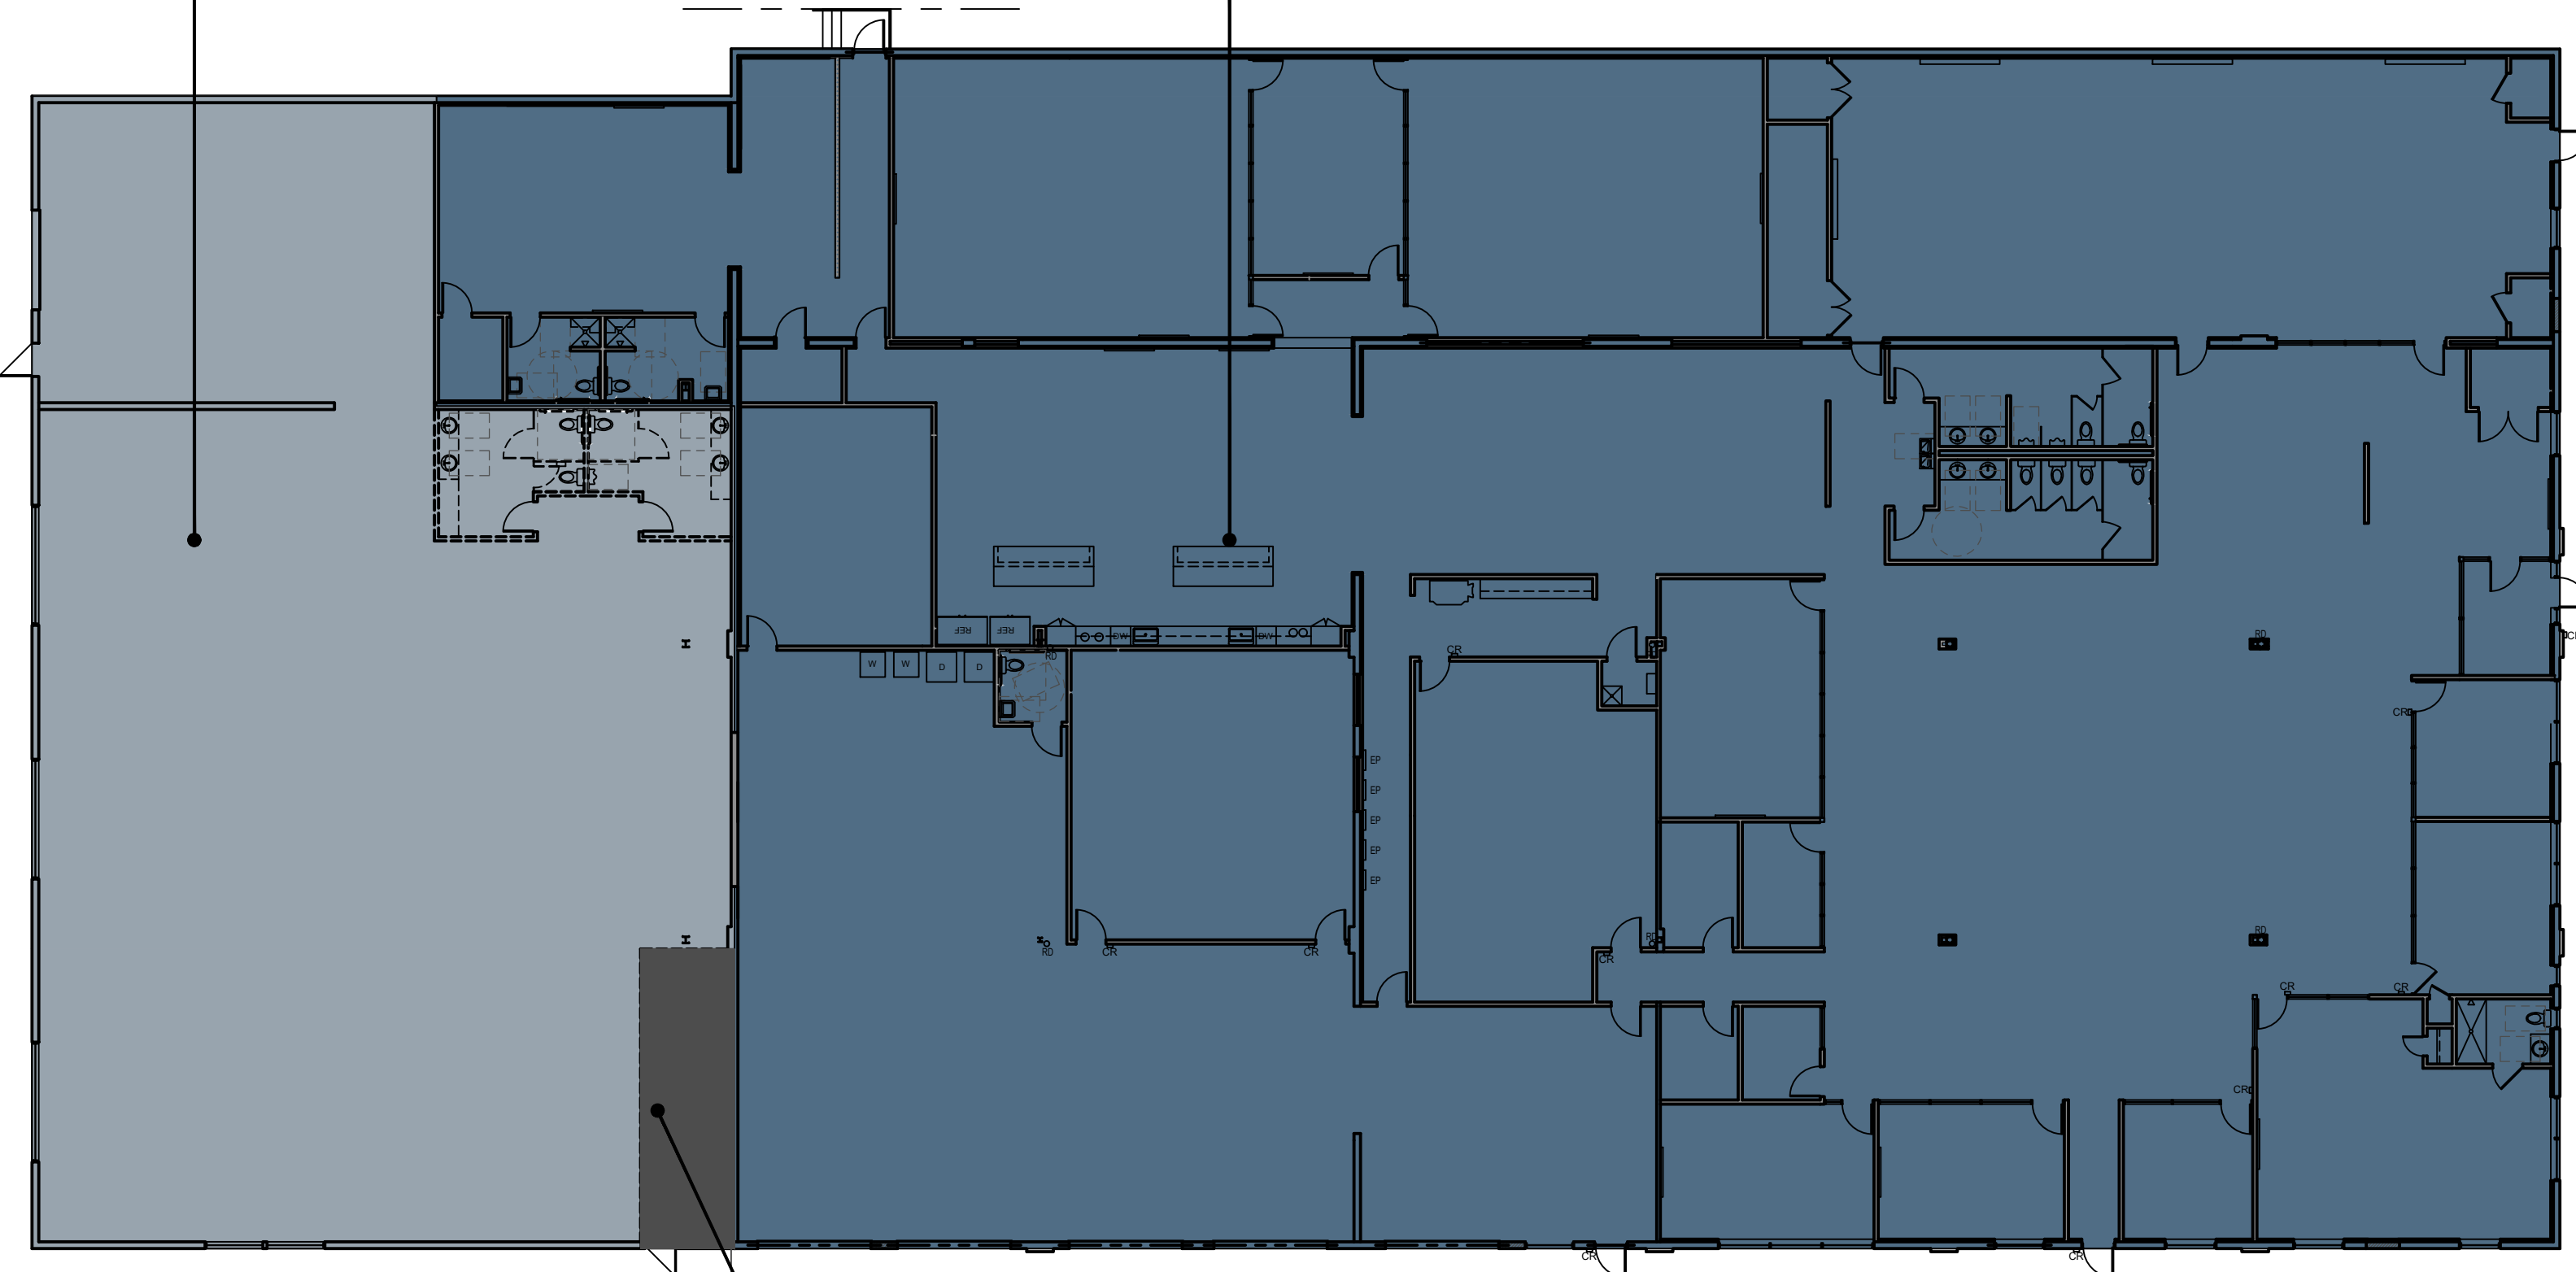

SUITE 150
AVAILABLE
6,912 SF

SUITE 100
APOLLO
22,897 SF

ELECTRIC
282 SF