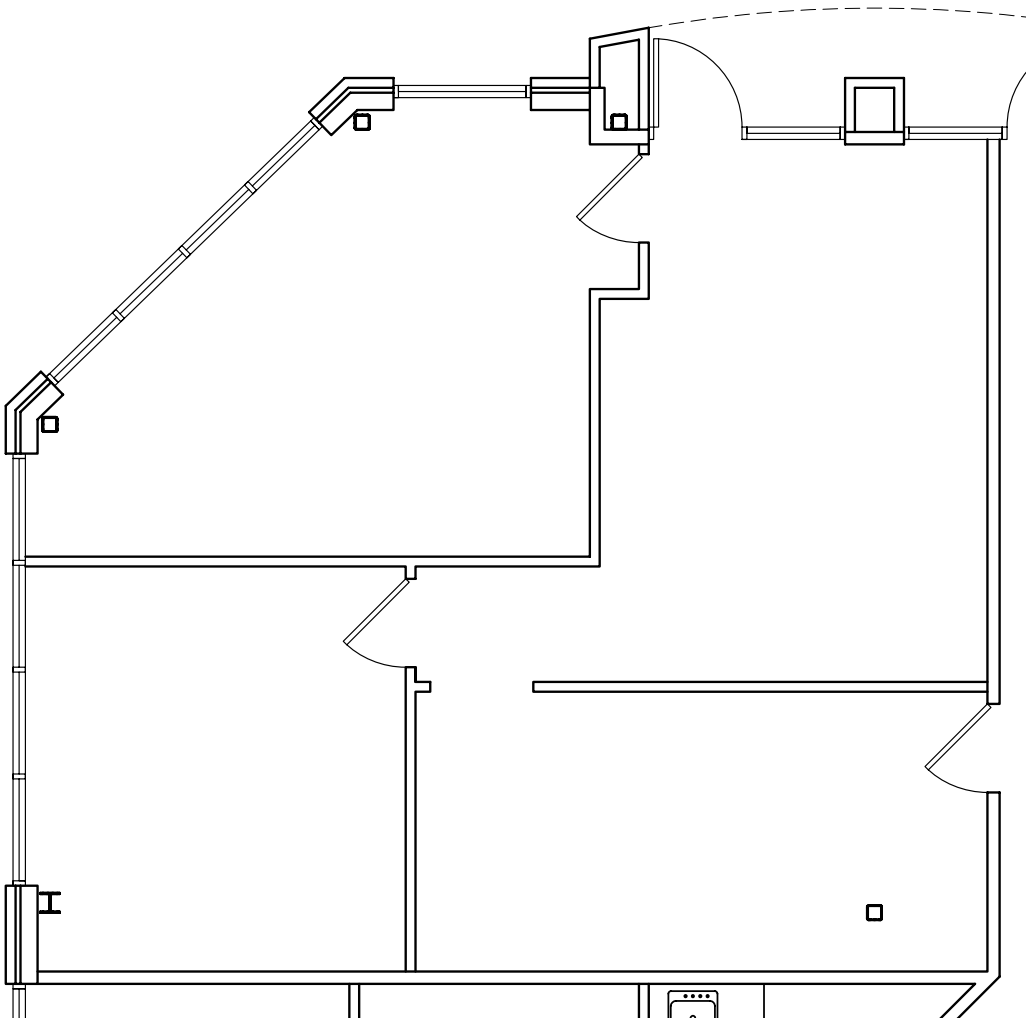

1,142 SF | OFFICE SPACE

1,142 sf office  
1,142 sf total

For more information, please contact:

Drew Coholan  
704.804.5842  
drew.coholan@am.jll.com